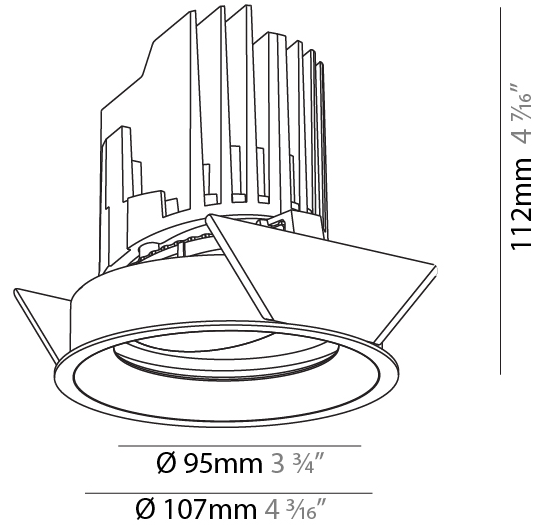

PHYSICAL

Shape: Round
Diameter (mm): 107
Diameter (in): 4 3/16
Height (mm): 112
Height (in): 4 7/16
Ceiling Thickness (mm): 10 / 12.5 / 15
Ceiling Thickness (in): 3/8 or 1/2 or 9/16
Min. Recessing Depth (mm): 130
Min. Recessing Depth (in): 5 1/8
Light Distribution: Adjustable / Downlight
Weight (kg): 0.46
Weight (lbs): 1.01
Fixture Finish: SSR / BKV / CWI / CRY / HAB / UFT / ITA / RUA / FTG / MYG / LOD / PUS / FRO / FUP / KIA / POP / BLS / SPG / MEY / GOH / GUM / CHC / COM / ABZ / JAG / OBR / MOS / ROR
Fixture Material: Aluminum Die Cast
Cut-out Measurements: 98mm / 3 7/8"

ELECTRICAL

Lamp Type: LED (Zhaga Standard)
Input Wattage (W): 16.5
Total Output Wattage (W): 14
Dimming: Tri-Mode (Non-Dimming and Phase Dimming (120Vac only) and 0-10V Dimming)
Driver Included: No
Driver Location: Recessed Housing
Driver Type: Constant Current - Universal
Driver Class: Class 2
Housing: See components
Input Voltage (V): 120 - 277
Constant Current (MA): 500

LED

Number of LEDs: 1
Color Temperature (°K): 2700 / 3000 / 3500 / 4000
Max. Delivered Lumen (lm): 930 / 960 / 1009 / 1030
Nominal Lumen (lm): 1386 / 1438 / 1511 / 1542
CRI: >90 CRI
Lamp Life (hrs): 50000

OPTICAL

Reflector: 20 / 40 / 60
Adjustability: Rotational 355°, Tilt 30°

RATINGS AND CERTIFICATIONS

Certified By: Certified for North American Standards
IP rating: IP20