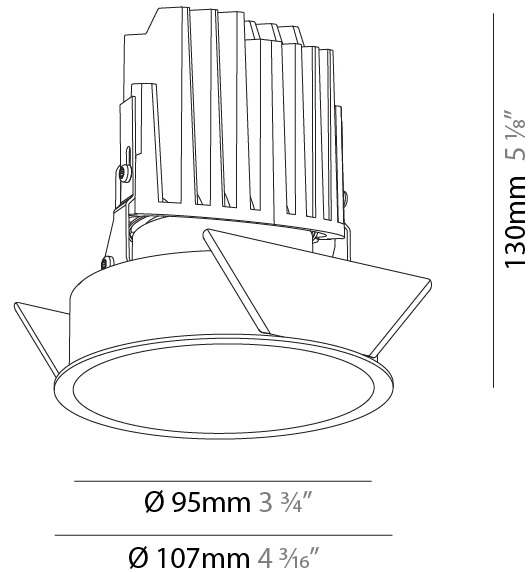

GENERAL

Series: Bioniq
Subseries: Bioniq Round Deep
Brand: Prolicht
Division: Architectural
Mounting Type: Recessed
Mounting Location: Ceiling
Subcategory: Downlight

PHYSICAL

Shape: Round
Diameter (mm): 107
Diameter (in): 4 3/16
Height (mm): 130
Height (in): 5 1/8
Ceiling Thickness (mm): 10 / 12.5 / 15
Ceiling Thickness (in): 3/8 or 1/2 or 9/16
Min. Recessing Depth (mm): 150
Min. Recessing Depth (in): 5 7/8
Light Distribution: Downlight
Weight (kg): 0.533
Weight (lbs): 1.18
Fixture Finish: SSR / BKV / CWI / CRY / HAB / UFT / ITA / RUA / FTG / MYG / LOD / PUS / FRO / FUP / KIA / POP / BLS / SPG / MEY / GOH / GUM / CHC / COM / ABZ / JAG / OBR / MOS / ROR
Fixture Material: Aluminum Die Cast
Cut-out Measurements: 98mm / 3 7/8"

ELECTRICAL

Lamp Type: LED (Zhaga Standard)
Input Wattage (W): 15.5
Total Output Wattage (W): 13
Dimming: Tri-Mode (Non-Dimming and Phase Dimming (120Vac only) and 0-10V Dimming)
Driver Included: No
Driver Location: Recessed Housing
Driver Type: Constant Current - Universal
Driver Class: Class 2
Housing: See components
Input Voltage (V): 120 - 277
Constant Current (MA): 500

LED

Number of LEDs: 1
Color Temperature (°K): 2700 / 3000 / 3500 / 4000
Max. Delivered Lumen (lm): 1140 / 1180 / 1245 / 1270
CRI: >90 CRI
Lamp Life (hrs): 50000

OPTICAL

Reflector°: 20 / 40 / 60

RATINGS AND CERTIFICATIONS

Certified By: Certified for North American Standards
IP rating: IP54

PROJECT
TYPE
SPECIFIER
QUANTITY
DATE