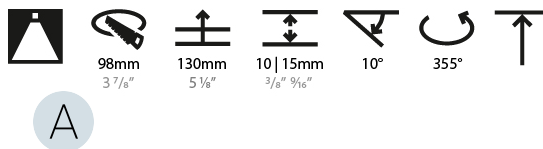

PHYSICAL

Shape: Round
Diameter (mm): 107
Diameter (in): 4 3/16
Height (mm): 112
Height (in): 4 7/16
Ceiling Thickness (mm): 10 / 12.5 / 15
Ceiling Thickness (in): 3/8 or 1/2 or 9/16
Min. Recessing Depth (mm): 130
Min. Recessing Depth (in): 5 1/8
Light Distribution: Adjustable / Downlight
Weight (kg): 0.485
Weight (lbs): 1.07
Fixture Finish: SSR / BKV / CWI / CRY / HAB / UFT / ITA / RUA / FTG / MYG / LOD / PUS / FRO / FUP / KIA / POP / BLS / SPG / MEY / GOH / GUM / CHC / COM / ABZ / JAG / OBR / MOS / ROR
Fixture Material: Aluminum Die Cast
Cut-out Measurements: 98mm / 3 7/8"

ELECTRICAL

Lamp Type: LED (Zhaga Standard)
Input Wattage (W): 15.5
Total Output Wattage (W): 13
Dimming: Tri-Mode (Non-Dimming and Phase Dimming (120Vac only) and 0-10V Dimming)
Driver Included: No
Driver Location: Recessed Housing
Driver Type: Constant Current - Universal
Driver Class: Class 2
Housing: See components
Input Voltage (V): 120 - 277
Constant Current (MA): 500

LED

Number of LEDs: 1
Color Temperature (°K): 2700 / 3000 / 3500 / 4000
Max. Delivered Lumen (lm): 940 / 980 / 1029 / 1050
Nominal Lumen (lm): 1386 / 1438 / 1511 / 1542
CRI: >90 CRI
Lamp Life (hrs): 50000

OPTICAL

Reflector: 20 / 40 / 60
Adjustability: Rotational 355°, Tilt 10°

RATINGS AND CERTIFICATIONS

Certified By: Certified for North American Standards
IP rating: IP20