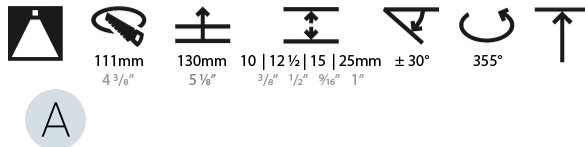

PHYSICAL

Shape: Round
Diameter (mm): 107
Diameter (in): 4 3/16
Height (mm): 112
Height (in): 4 7/16
Ceiling Thickness (mm): 10 / 12.5 / 15 / 25
Ceiling Thickness (in): 3/8 or 1/2 or 9/16 or 1
Min. Recessing Depth (mm): 130
Min. Recessing Depth (in): 5 1/8
Light Distribution: Adjustable / Downlight
Weight (kg): 0.557
Weight (lbs): 1.227
Fixture Finish: SSR / BKV / CWI / CRY / HAB / UFT / ITA / RUA / FTG / MYG / LOD / PUS / FRO / FUP / KIA / POP / BLS / SPG / MEY / GOH / GUM / CHC / COM / ABZ / JAG / OBR / MOS / ROR
Fixture Material: Aluminum Die Cast
Cut-out Measurements: Ø 111mm / 4 3/8"
Upon Request: Unique Ceiling Thickness

ELECTRICAL

Lamp Type: LED (Zhaga Standard)
Input Wattage (W): 15.5
Total Output Wattage (W): 14.5
Dimming: Tri-Mode (Non-Dimming and Phase Dimming (120Vac only) and 0-10V Dimming)
Driver Included: No
Driver Location: Recessed Housing
Driver Type: Constant Current - Universal
Driver Class: Class 2
Housing: See components
Input Voltage (V): 120 - 277
Constant Current (MA): 500

LED

Number of LEDs: 1
Color Temperature (°K): 2700 / 3000 / 3500 / 4000
Max. Delivered Lumen (lm): 940 / 980 / 1029 / 1050
CRI: >90 CRI
Efficiency (%): 87.9 / 88.4 / 87.9 / 87.9
Lamp Life (hrs): 50000
Upon Request: RGB-W Tunable White Special Color Temperature Special LED

OPTICAL

Reflector: 20 / 40 / 60
Adjustability: Rotational 355°; Tilt 30°
Upon Request: Special Beam Angles

RATINGS AND CERTIFICATIONS