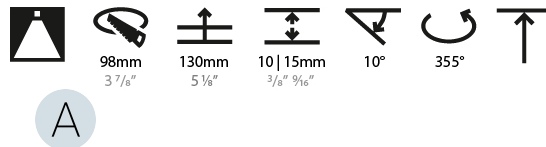

PHYSICAL

Shape: Round
Diameter (mm): 107
Diameter (in): 4 3/16
Height (mm): 112
Height (in): 4 7/16
Ceiling Thickness (mm): 10 / 12.5 / 15
Ceiling Thickness (in): 3/8 or 1/2 or 9/16
Min. Recessing Depth (mm): 130
Min. Recessing Depth (in): 5 1/8
Light Distribution: Adjustable / Downlight
Weight (kg): 0.465
Weight (lbs): 1.03
Fixture Finish: SSR / BKV / CWI / CRY / HAB / UFT / ITA / RUA / FTG / MYG / LOD / PUS / FRO / FUP / KIA / POP / BLS / SPG / MEY / GOH / GUM / CHC / COM / ABZ / JAG / OBR / MOS / ROR
Fixture Material: Aluminum Die Cast
Cut-out Measurements: 98mm / 3 7/8"

ELECTRICAL

Lamp Type: LED (Zhaga Standard)
Input Wattage (W): 16.5
Total Output Wattage (W): 13
Dimming: Tri-Mode (Non-Dimming and Phase Dimming (120Vac only) and 0-10V Dimming)
Driver Included: No
Driver Location: Recessed Housing
Driver Type: Constant Current - Universal
Driver Class: Class 2
Housing: See components
Input Voltage (V): 120 - 277
Constant Current (MA): 500

LED

Number of LEDs: 1
Color Temperature (°K): 2700 / 3000 / 3500 / 4000
Max. Delivered Lumen (lm): 1130 / 1180 / 1235 / 1260
Nominal Lumen (lm): 1386 / 1438 / 1511 / 1542
CRI: >90 CRI
Lamp Life (hrs): 50000

OPTICAL

Reflector: 20 / 40 / 60
Adjustability: Rotational 355°, Tilt 10°

RATINGS AND CERTIFICATIONS

Certified By: Certified for North American Standards
IP rating: IP54